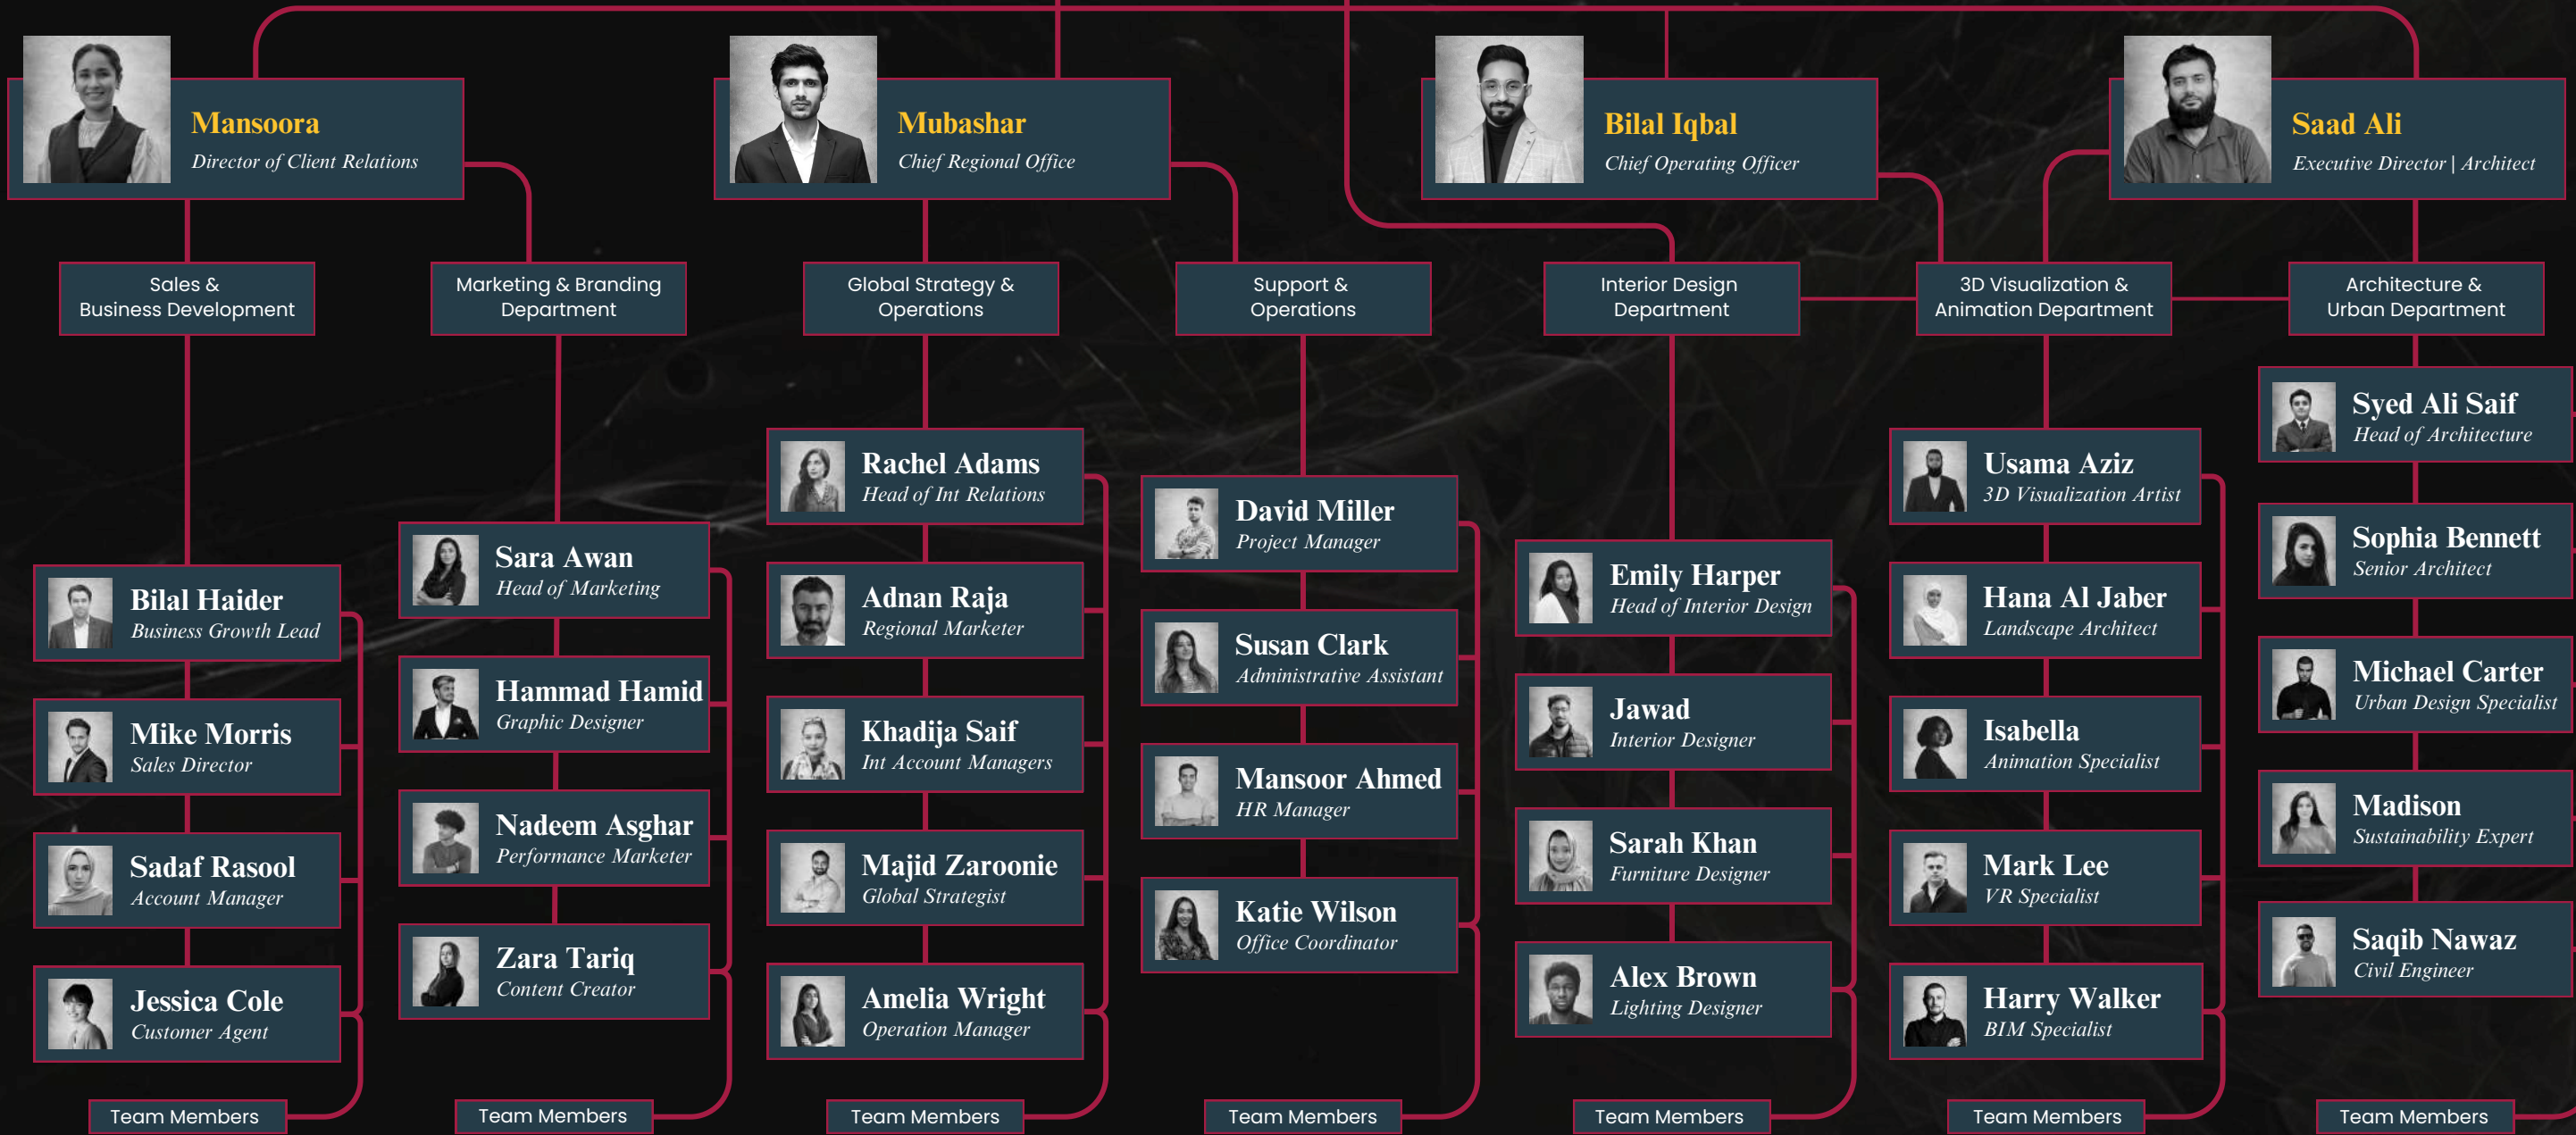

MEET THE CREATIVES WHO BRING IDEAS TO LIFE, CRAFTING STUNNING VISUALS AND DELIVERING EXCEPTIONAL, FUNCTIONAL DESIGNS

CORE TEAM

Usman Khan
Chief Executive Officer

Noor e Malaika
Co Founder

DRIVEN BY YOUNG MINDS